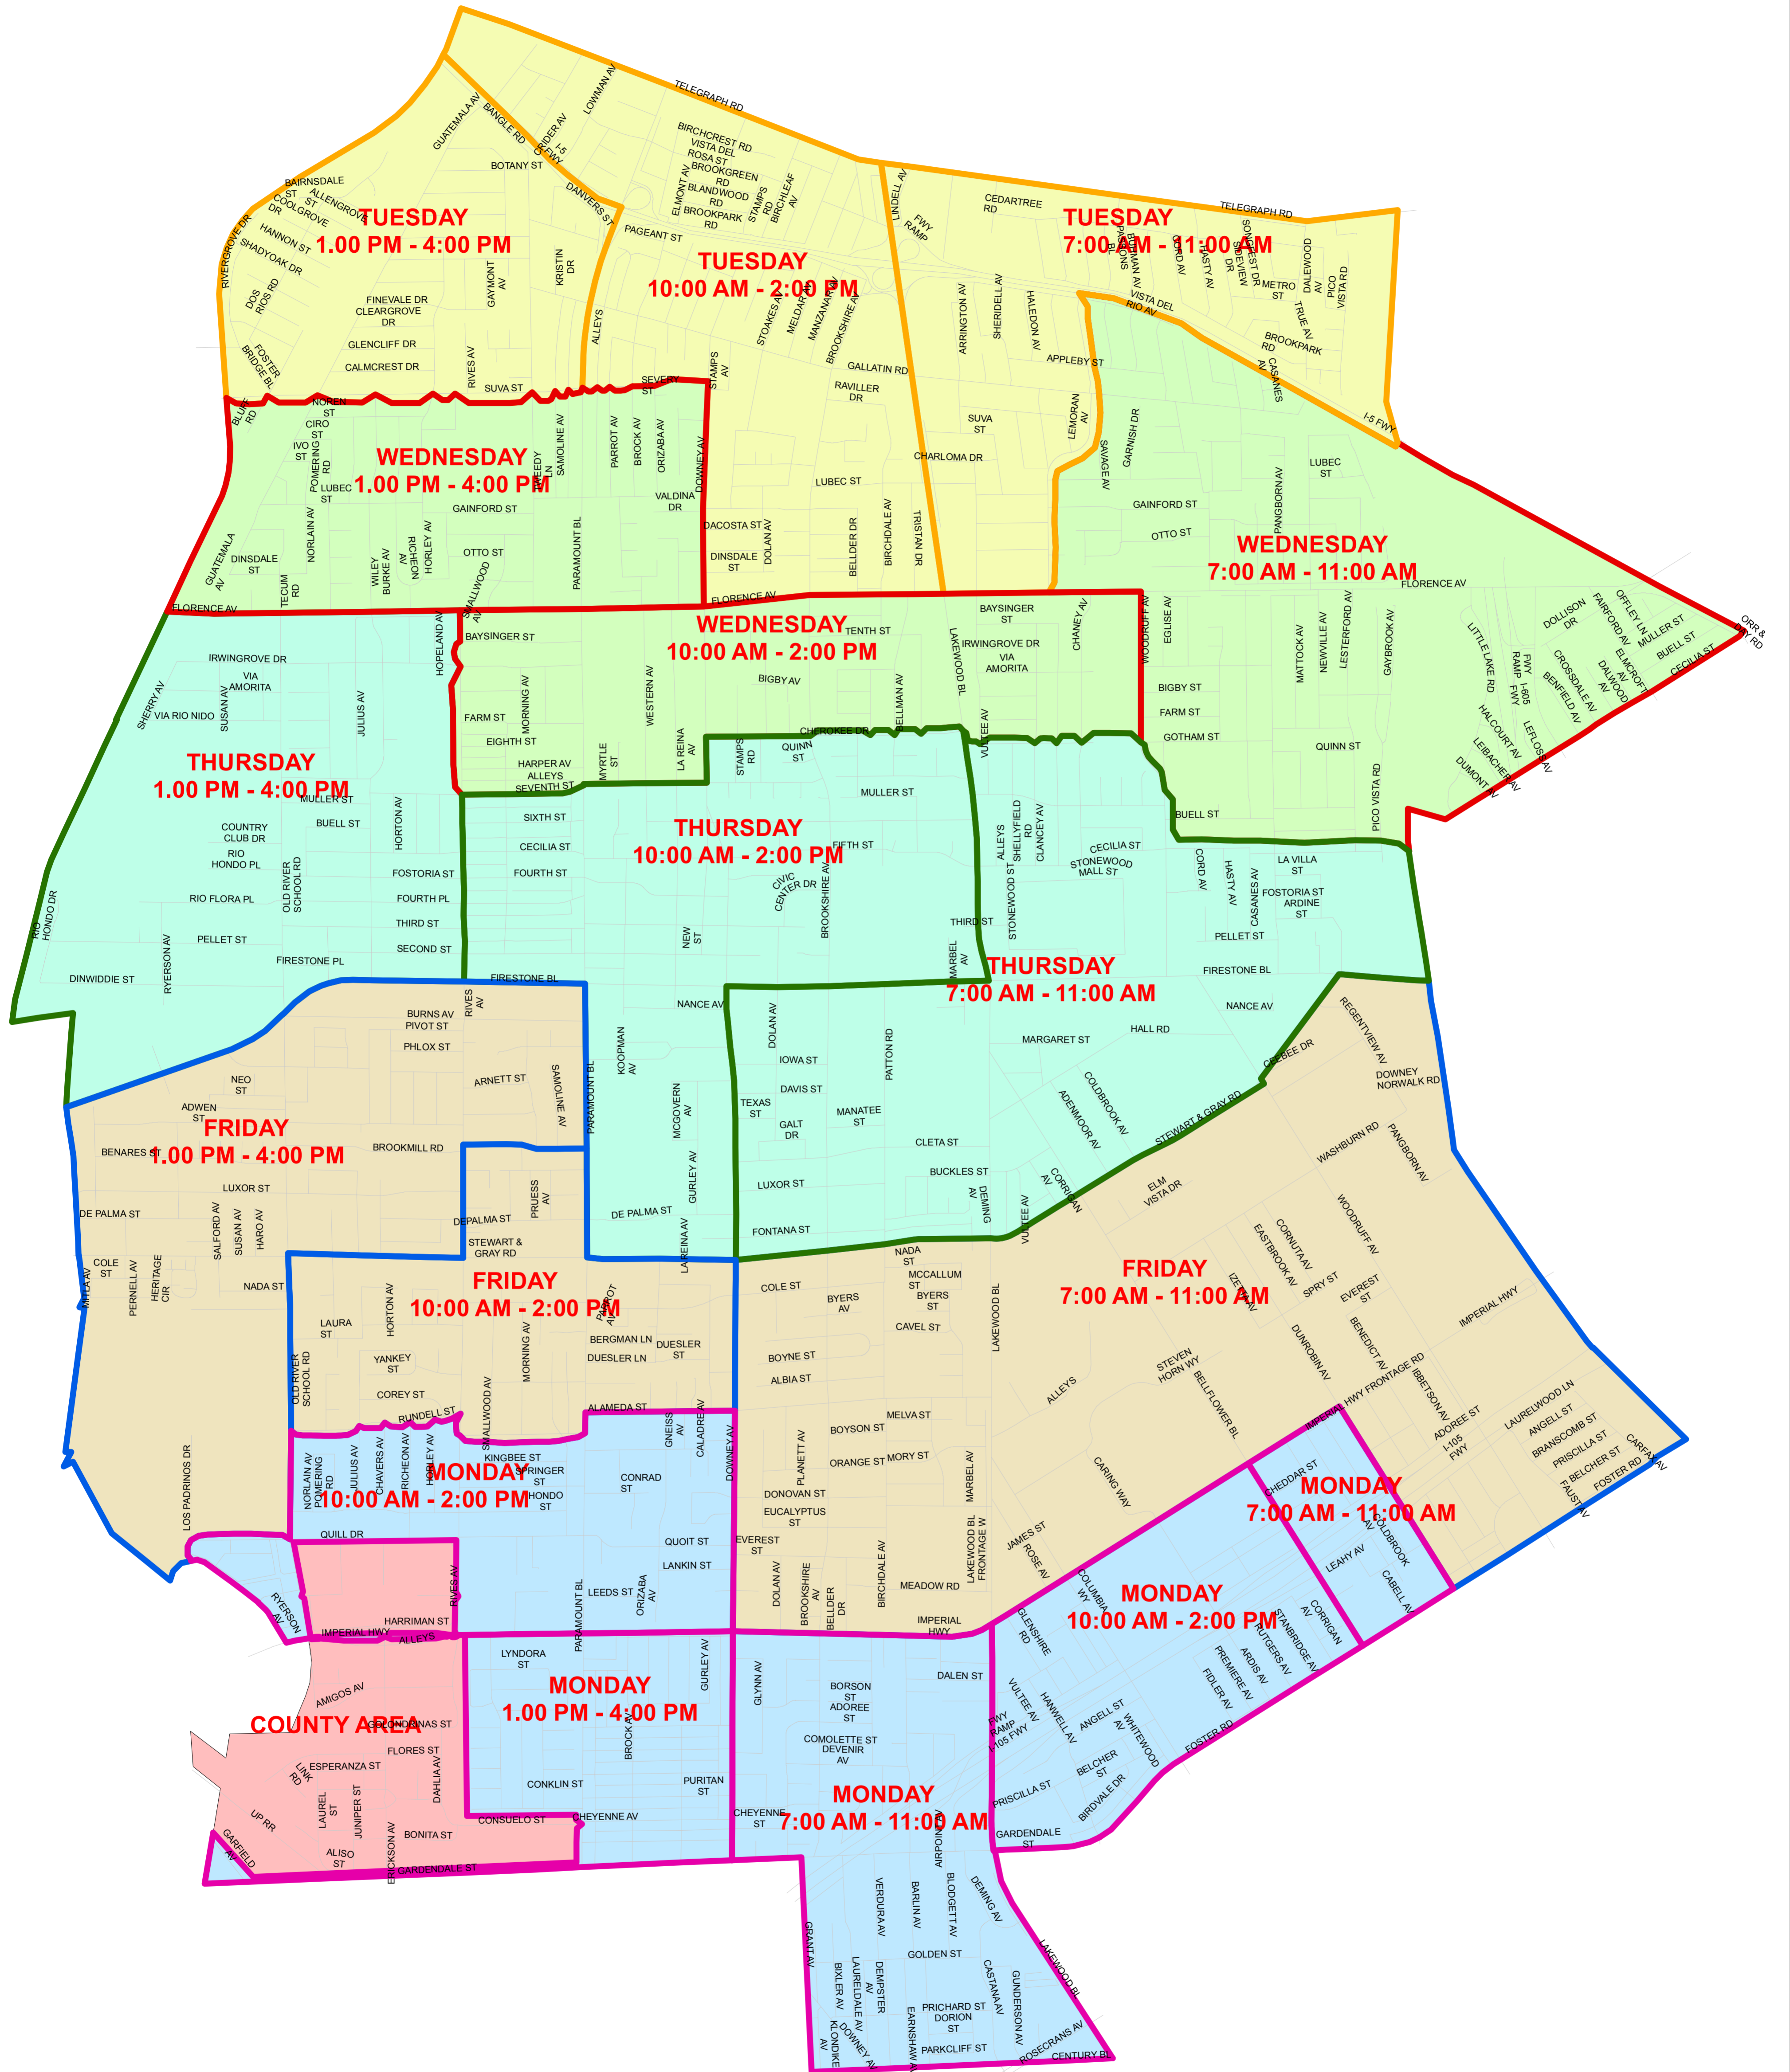

CITY OF DOWNEY

STREET SWEEPING SCHEDULE

DEPARTMENT OF PUBLIC WORKS