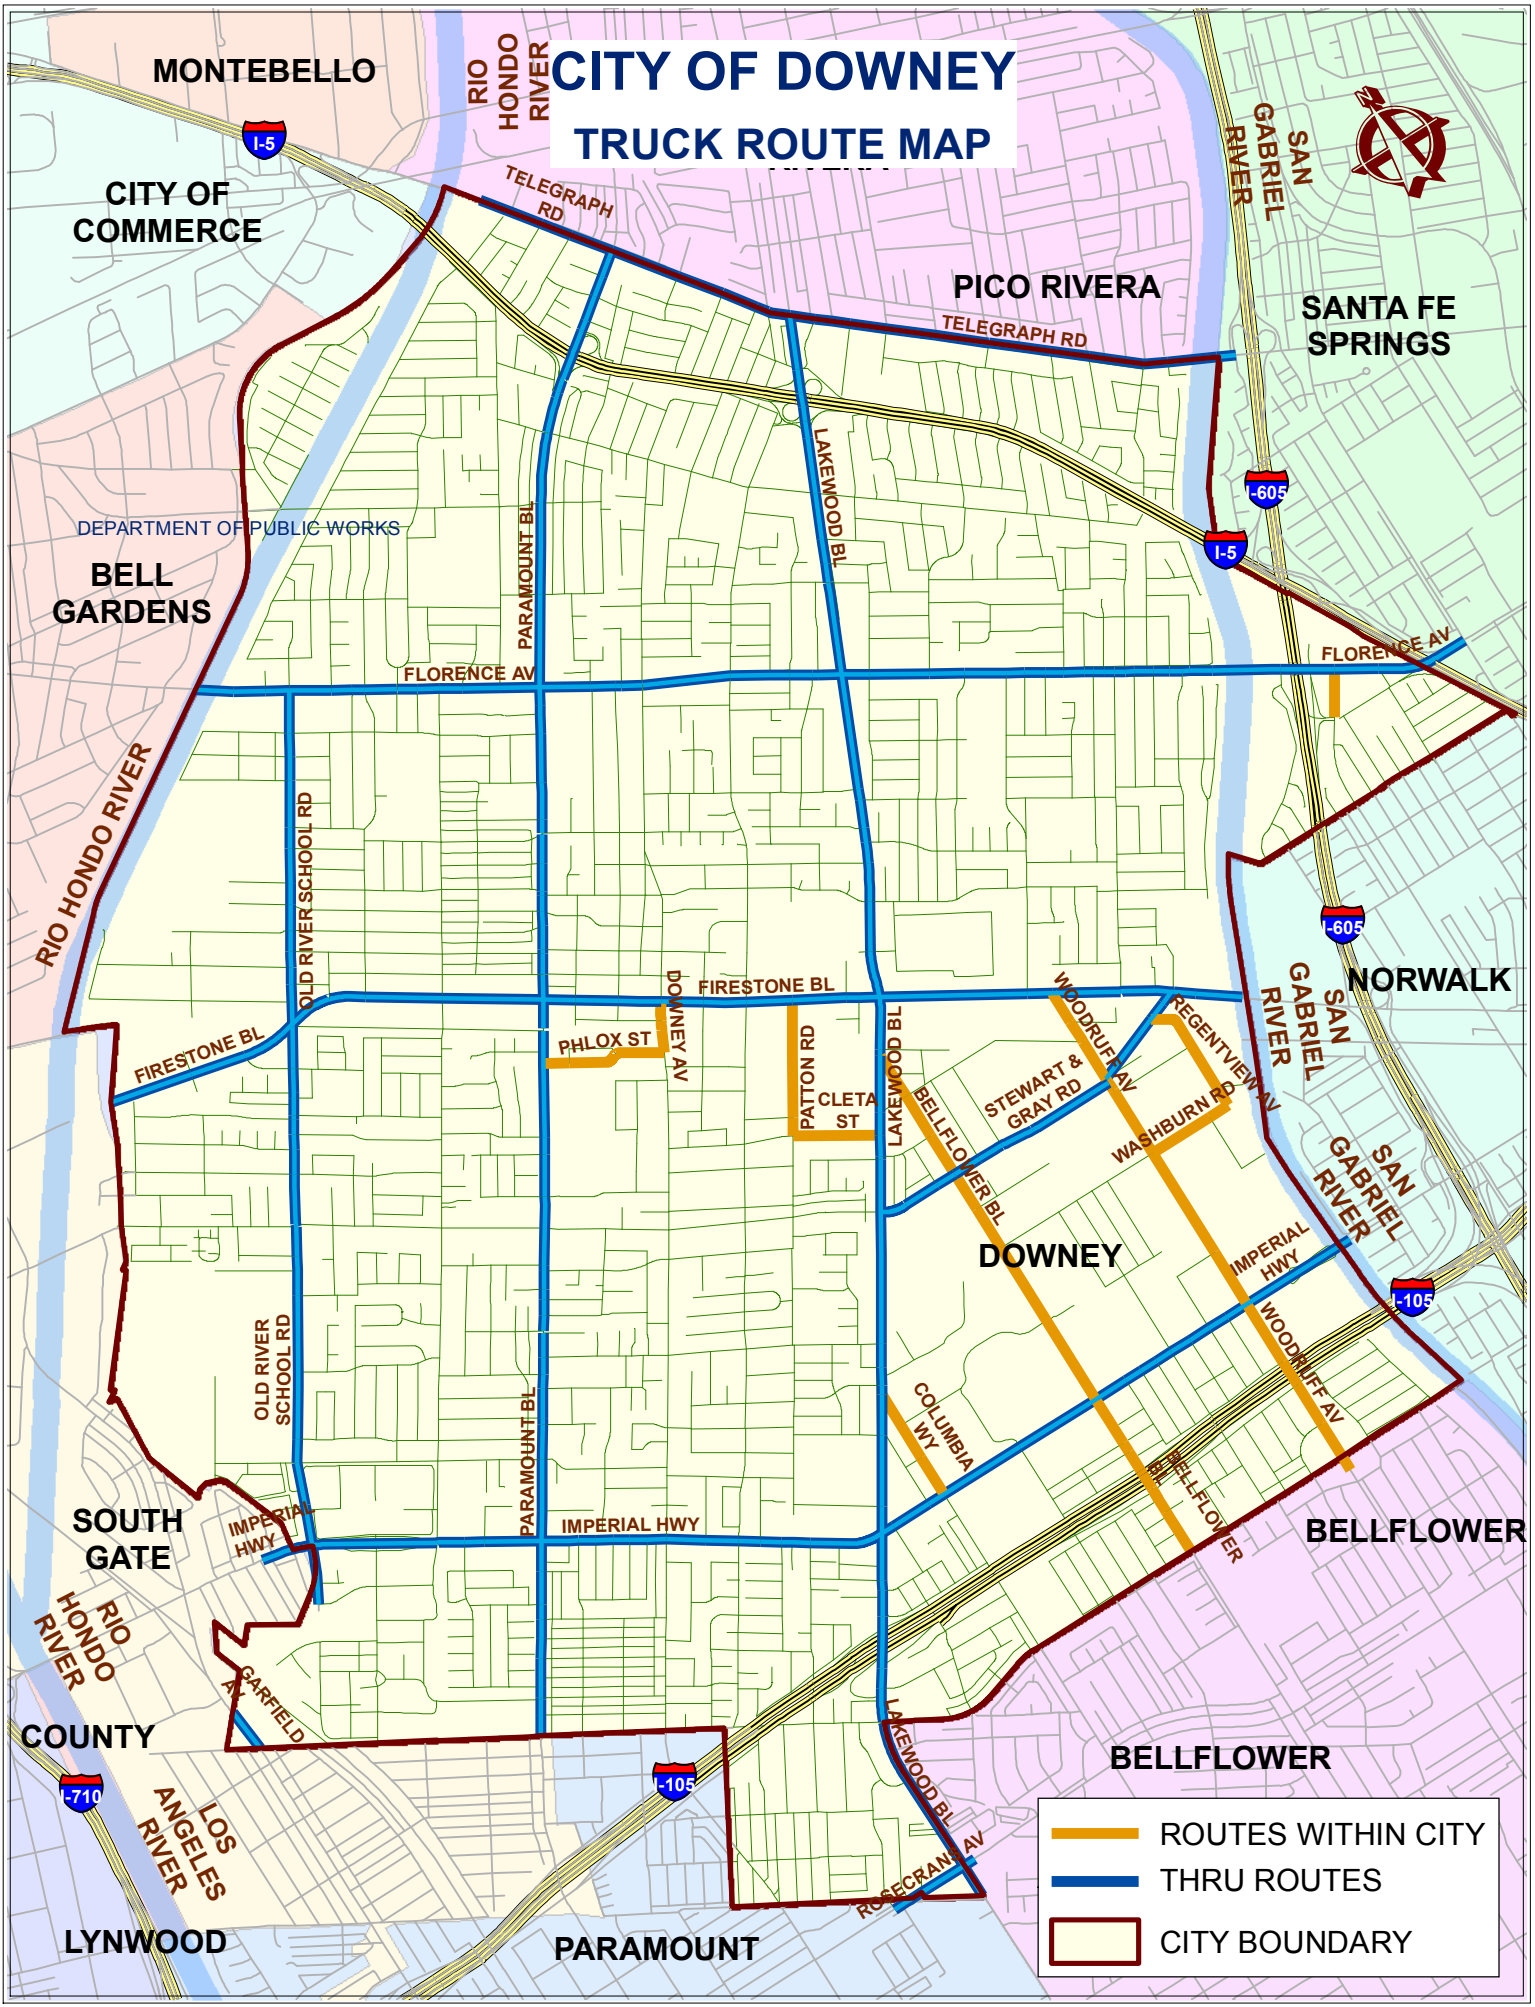

CITY OF DOWNEY

TRUCK ROUTE MAP

- ROUTES WITHIN CITY
- THRU ROUTES
- CITY BOUNDARY